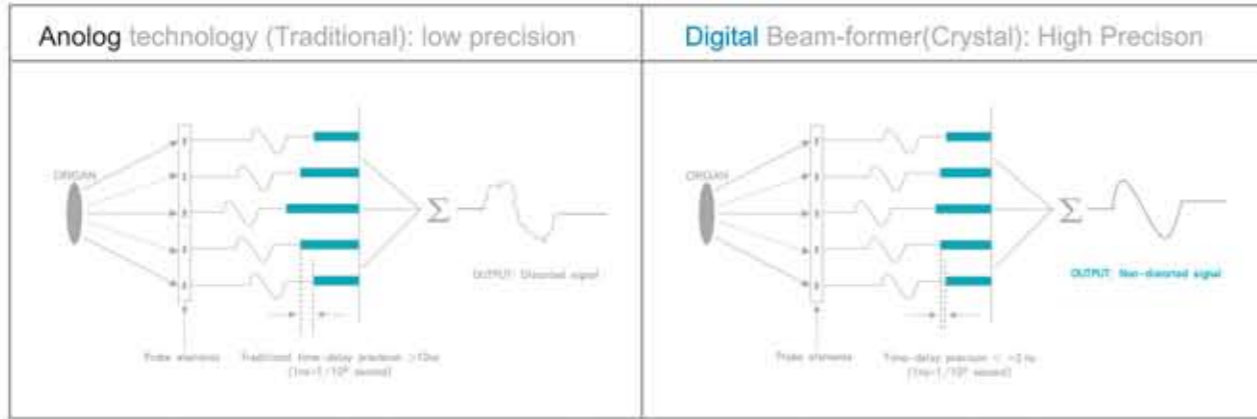

Full digital beam-former

Harmonic Imaging

Ergonomic Keyboard

- ◇ Back-lit keyboard for good visibility in dark room
- ◇ 6 STC slides for easy adjustment
- ◇ Multi-function knob and toggle for quick adjustment
- ◇ Setup key allows user-defined pre-settings
- ◇ Neat & Clear keyboard layout, doctor can remember easily
- ◇ Print directly from keyboard