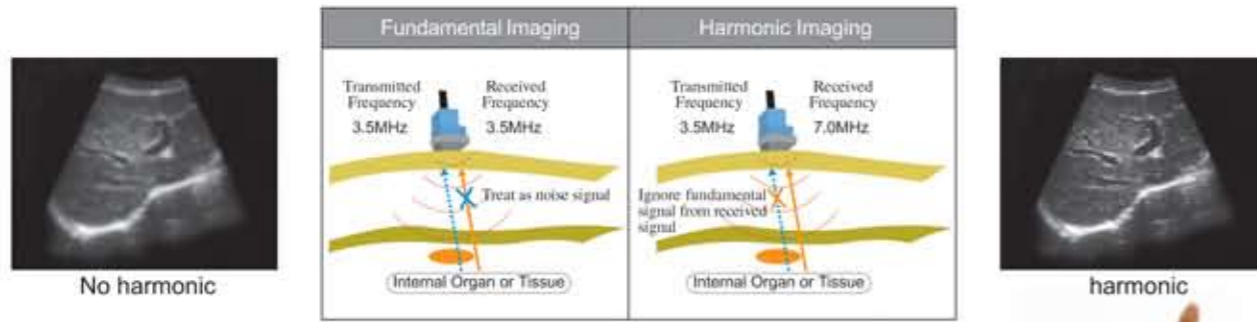

Full digital beam-former

Harmonic Imaging

Ergonomic Keyboard

- ◇ Back-lit keyboard for good visibility in dark room
- ◇ 6 STC slides for easy adjustment
- ◇ Multi-function knob and toggle for quick adjustment
- ◇ Setup key allows user-defined pre-settings
- ◇ Neat & Clear keyboard layout, doctor can remember easily
- ◇ Print directly from keyboard

Multifunctional Ports

- ◇ 2 USB Ports

- ◇ VGA Port

* Can connect external computer monitor

Convenient Print

- ◇ Direct print from Keyboard
- ◇ Can use PC printer to replace Video printer, saving investment cost (Optional)
- ◇ Convenient printing of images and reports on the same page. (Note1)

Special Design for VET

- ◇ Wide applications for VET
 - * Canine, Feline, Equine, Bovine, Ovine
 - * Pregnancy detection, abdominal, cardiology, small parts, tendon
- ◇ Special probes for VET
 - * Each probe has 4 step multi-frequency, allows different penetration
- ◇ Special software for VET (see page 4)